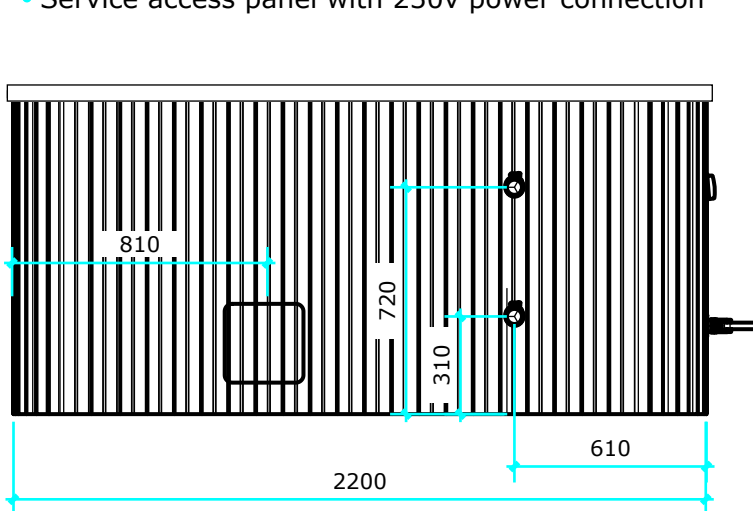

Stove connection pipe

Service access panel with 230v power connection

Stainless Steel Ball Valve
1-inch
Sand filter connection

Water drain handle

	Company Address Daubos g. 1c Šiauliai LT-78150 pack@vigidas.lt	Description Installation and Connection Drawing	Date June 19, 2026	Author GBLT
	Project No. Lukas EX	Navision No. -	Material <->	ROOTED IN PRECISION Page 1/1 Revision 00