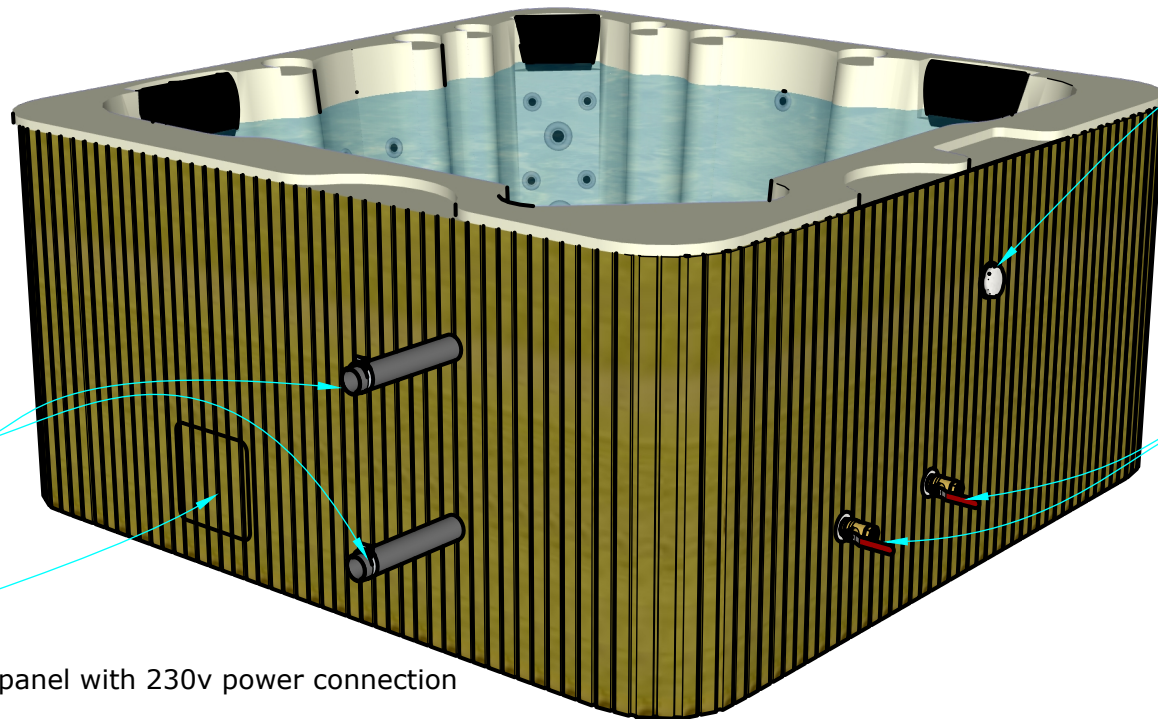

Stove connection pipe

Service access panel with 230v power connection

Stainless Steel Ball Valve
1-inch
Sand filter connection

Water drain handle

	Company Address Daubos g. 1c Šiauliai LT-78150 pack@vigidas.lt	Description Installation and Connection Drawing	Date June 19, 2026	Author GBLT
	Project No. Lukas EX	Navision No. -	Material <->	ROOTED IN PRECISION Page 1/1 Revision 00