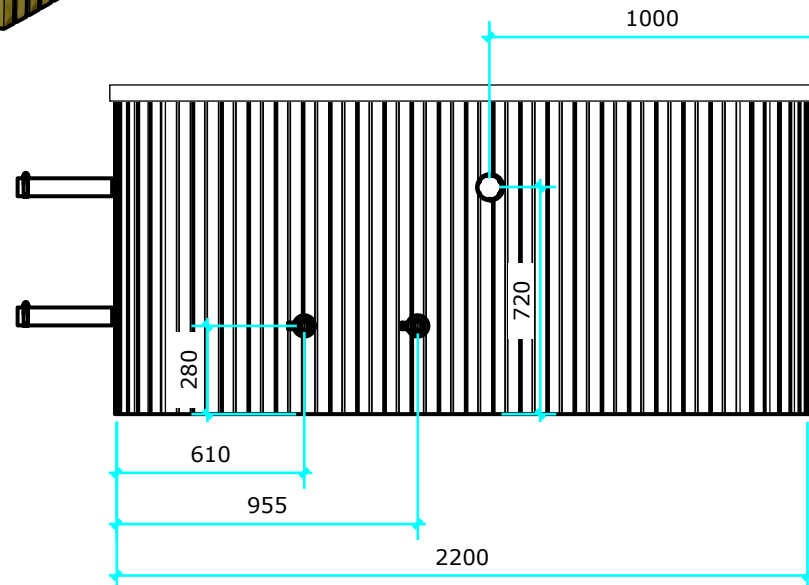

Stove connection pipe

Service access panel with 230v power connection

Stainless Steel Ball Valve
1-inch
Sand filter connection

Water drain handle

	Company Address Daubos g. 1c Šiauliai LT-78150 pack@vigidas.lt	Description Installation and Connection Drawing	Date June 19, 2026	Author GBLT
	Project No. Lukas EX	Navision No. -	Material <->	ROOTED IN PRECISION Page 1/1 Revision 00